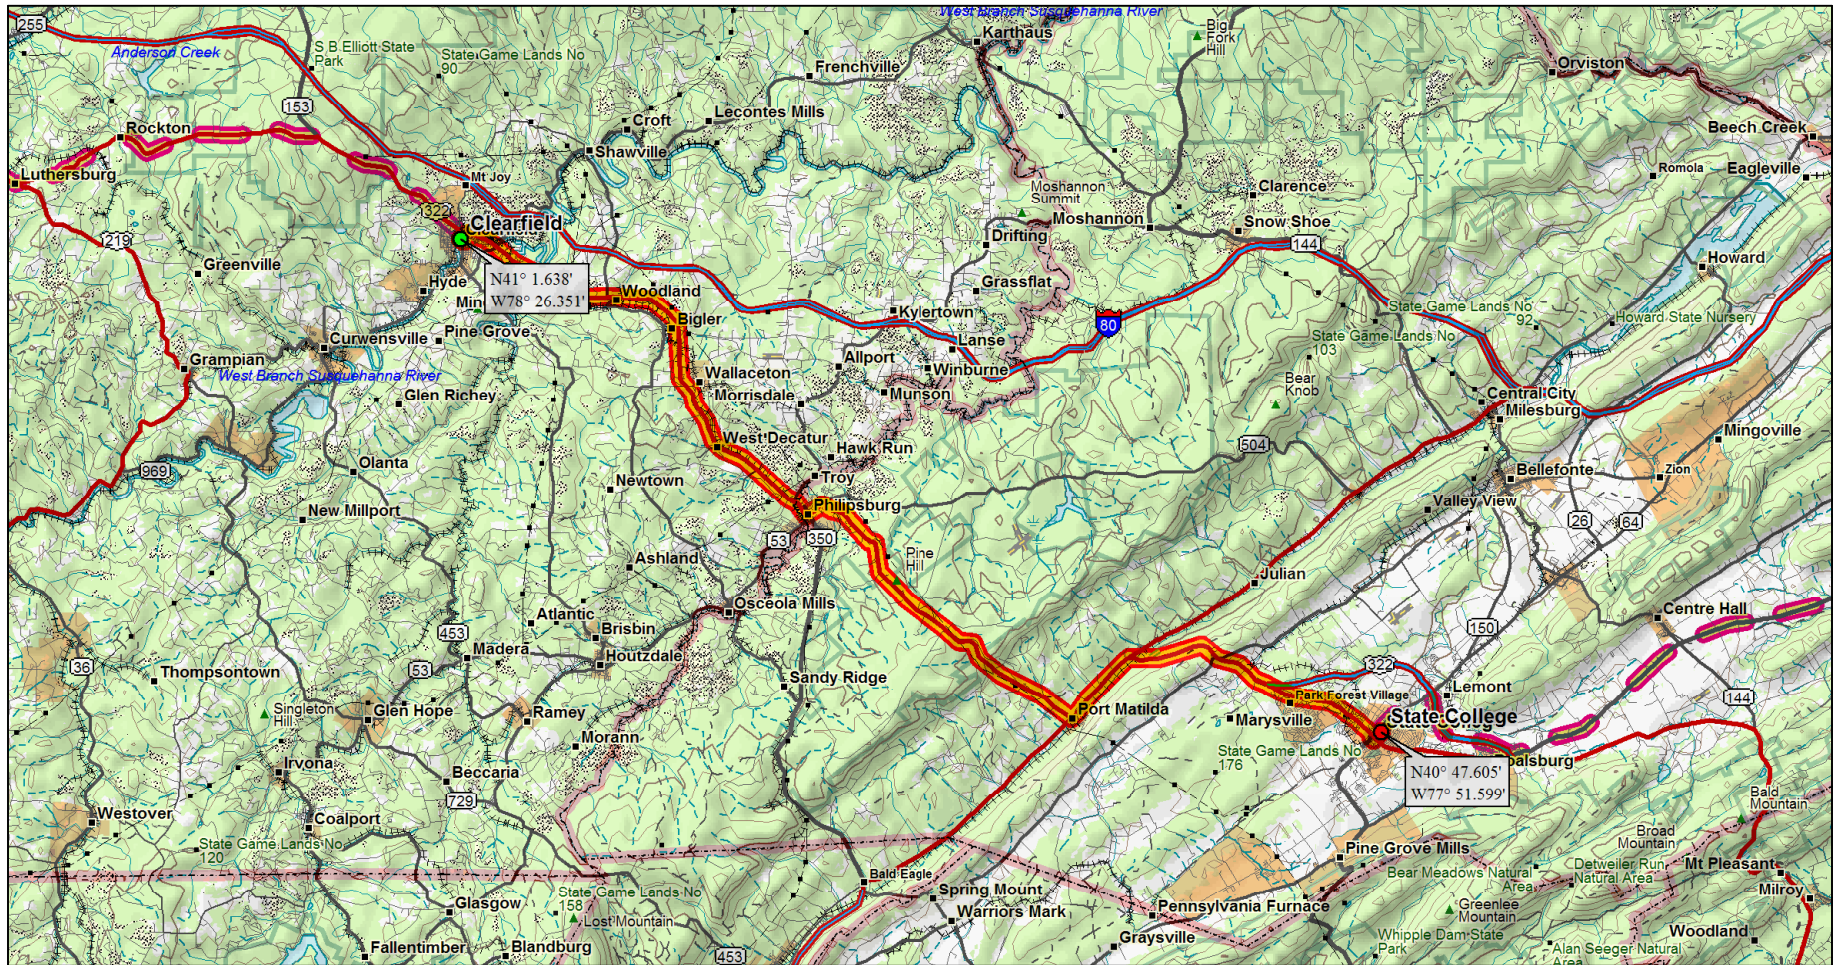

Total Distance: 350.52 mi
 Total Time: 217:20:48

Total Distance: 214.00 mi
Total Time: 132:27:27

Total Distance: 592.87 mi
Total Time: 367:55:11

Total Distance: 519.61 mi
Total Time: 322:37:47

Total Distance: 381.23 mi
Total Time: 236:17:59

Total Distance: 480.83 mi
Total Time: 297:29:05

Total Distance: 330.82 mi
Total Time: 204:20:59

Total Distance: 222.90 mi
Total Time: 137:23:42

Total Distance: 139.85 mi
Total Time: 86:09:00

Total Distance: 179.74 mi
Total Time: 111:41:59

Total Distance: 66.50 mi
Total Time: 40:54:09

Total Distance: 213.00 mi
Total Time: 131:54:03

Total Distance: 198.72 mi
Total Time: 35:01:35