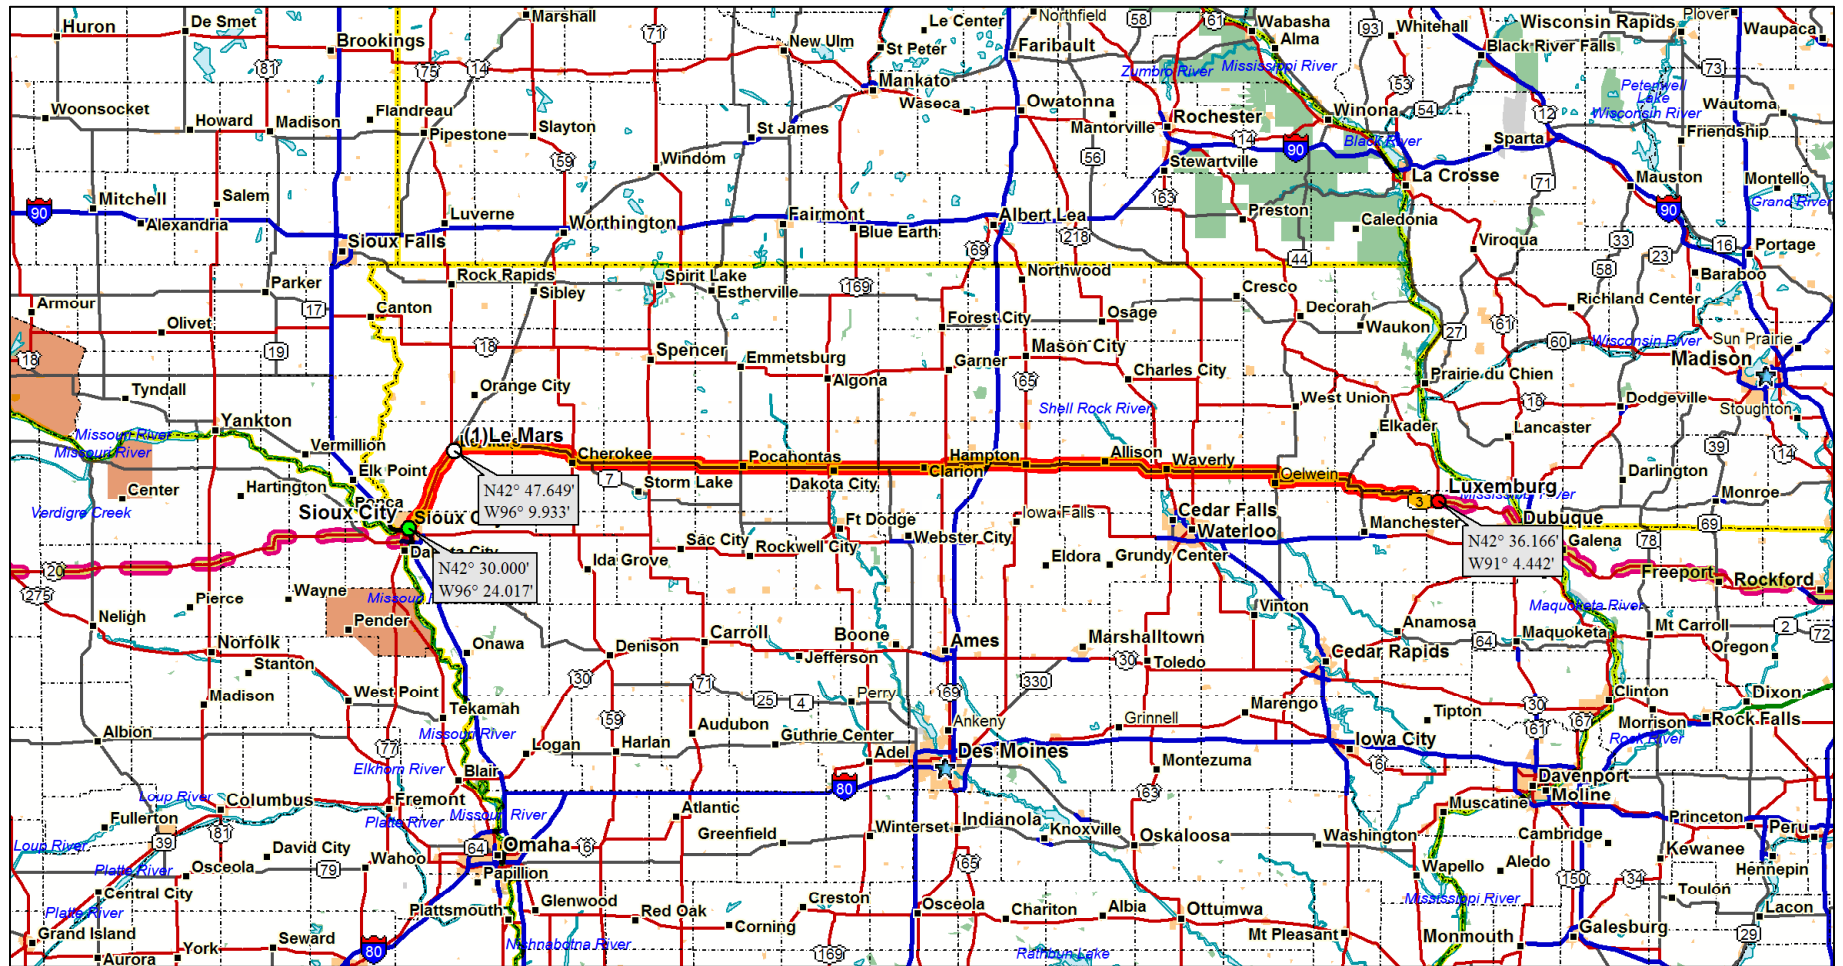

Total Distance: 117.65 mi
Total Time: 72:44:08

Total Distance: 85.89 mi
Total Time: 52:13:39

Total Distance: 105.50 mi
Total Time: 64:22:10

Total Distance: 462.22 mi
Total Time: 286:46:41

Total Distance: 412.97 mi
Total Time: 256:10:48

Total Distance: 350.52 mi
 Total Time: 217:20:48

Total Distance: 214.00 mi
Total Time: 132:27:27

Total Distance: 592.87 mi
Total Time: 367:55:11

Total Distance: 519.61 mi
Total Time: 322:37:47

Total Distance: 381.23 mi
Total Time: 236:17:59

Total Distance: 480.83 mi
Total Time: 297:29:05

Total Distance: 330.82 mi
Total Time: 204:20:59

Total Distance: 222.90 mi
Total Time: 137:23:42

Total Distance: 139.85 mi
Total Time: 86:09:00

Total Distance: 179.74 mi
Total Time: 111:41:59

Total Distance: 66.50 mi
Total Time: 40:54:09

Total Distance: 213.00 mi
Total Time: 131:54:03

Total Distance: 198.72 mi
Total Time: 35:01:35