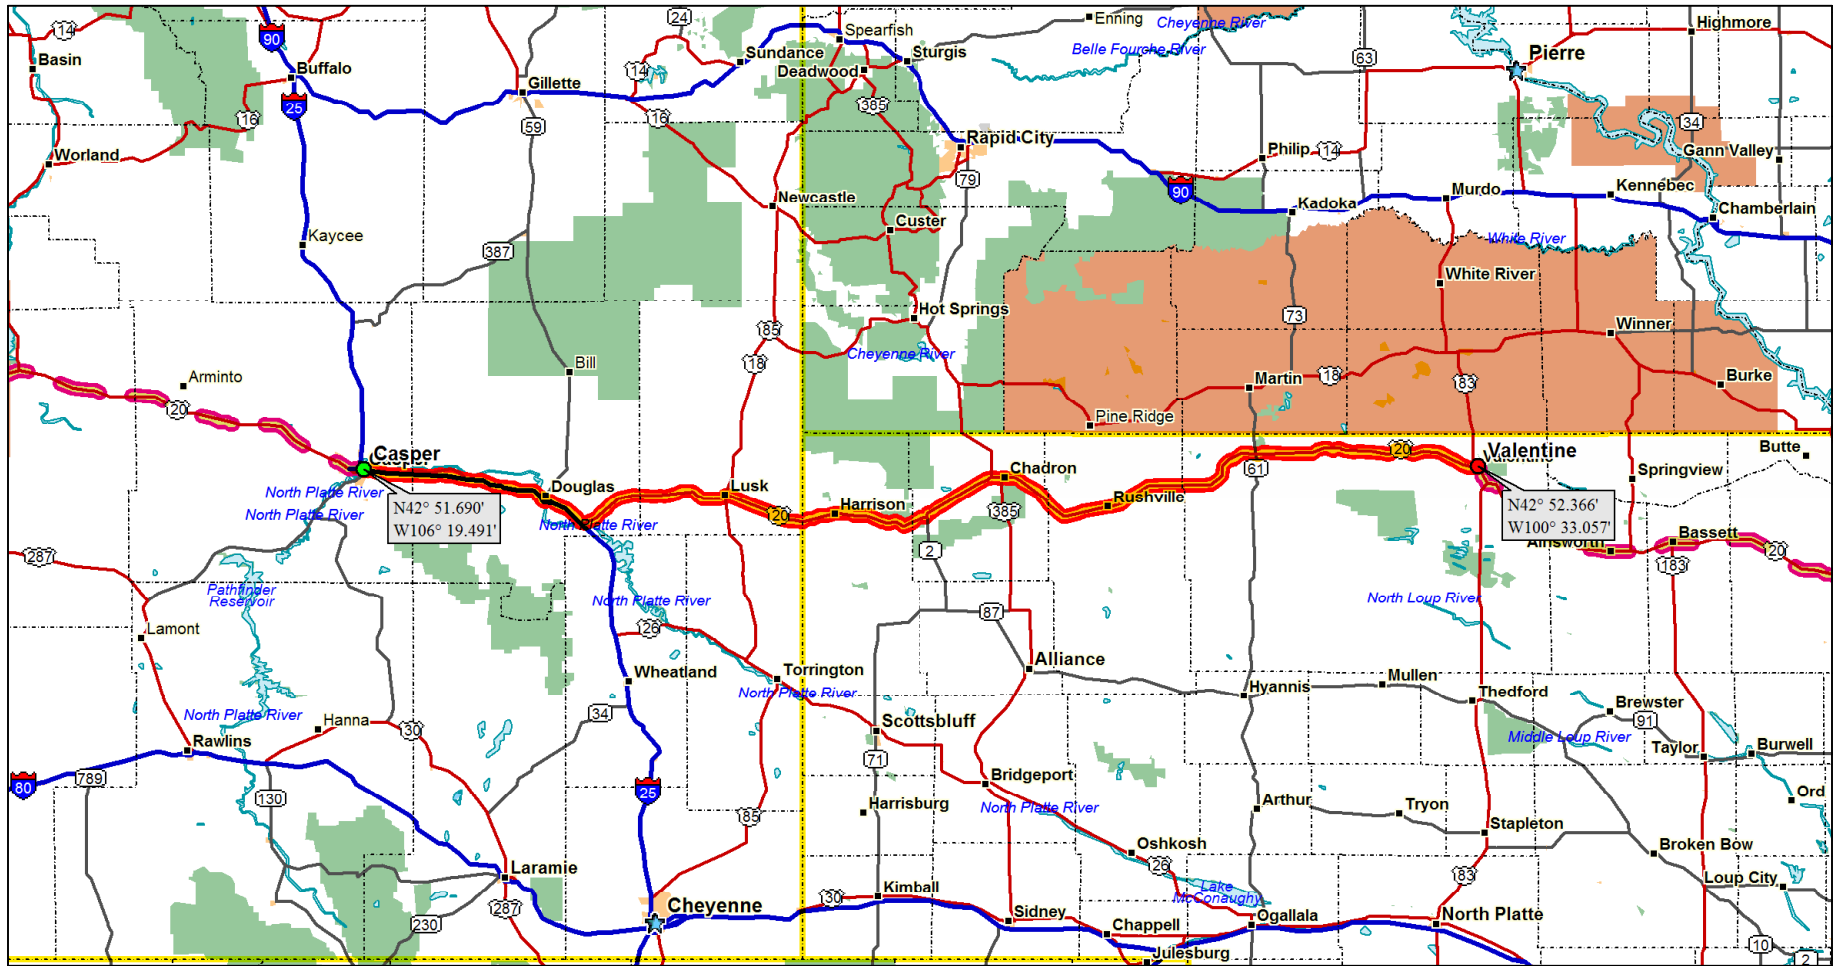

Total Distance: 117.65 mi
Total Time: 72:44:08

Total Distance: 85.89 mi
Total Time: 52:13:39

Total Distance: 105.50 mi
Total Time: 64:22:10

Total Distance: 462.22 mi
Total Time: 286:46:41

Total Distance: 412.97 mi
Total Time: 256:10:48

Total Distance: 350.52 mi
 Total Time: 217:20:48

Total Distance: 214.00 mi
Total Time: 132:27:27

Total Distance: 592.87 mi
Total Time: 367:55:11

Total Distance: 519.61 mi
Total Time: 322:37:47

Total Distance: 381.23 mi
Total Time: 236:17:59

Total Distance: 480.83 mi
Total Time: 297:29:05

Total Distance: 330.82 mi
Total Time: 204:20:59

Total Distance: 222.90 mi
Total Time: 137:23:42

Total Distance: 139.85 mi
Total Time: 86:09:00

Total Distance: 179.74 mi
Total Time: 111:41:59

Total Distance: 66.50 mi
Total Time: 40:54:09

Total Distance: 213.00 mi
Total Time: 131:54:03

Total Distance: 198.72 mi
Total Time: 35:01:35