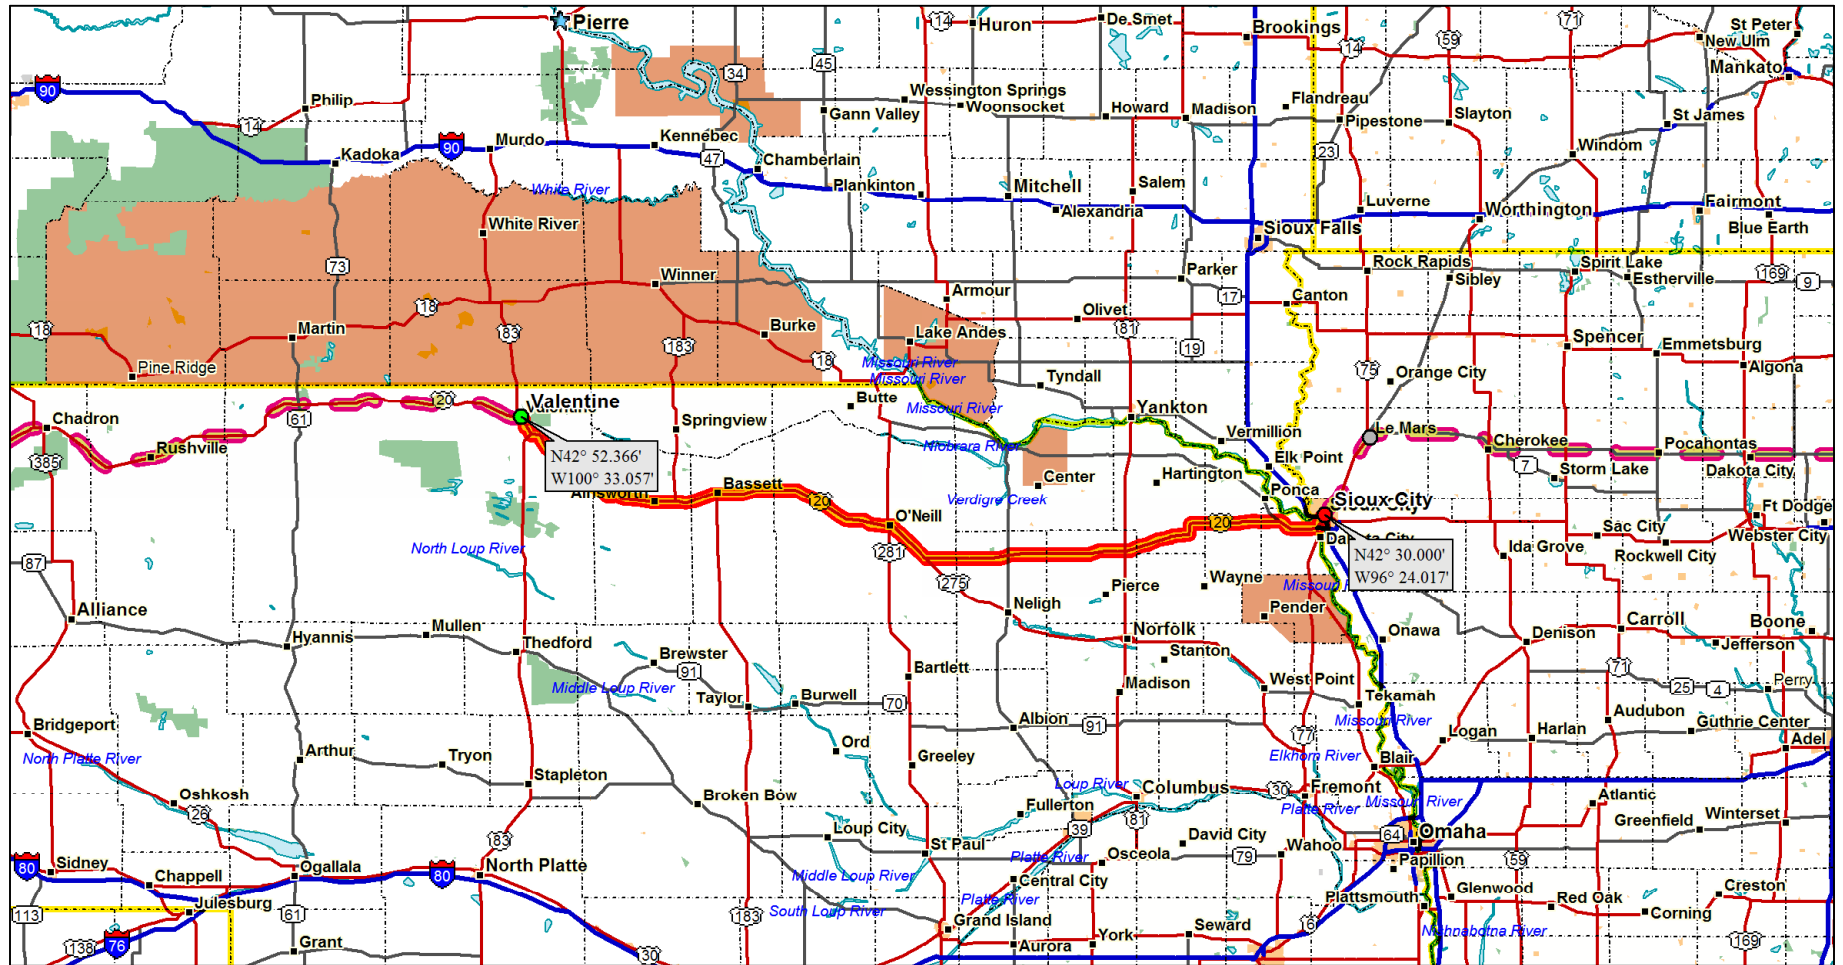

Total Distance: 117.65 mi
Total Time: 72:44:08

Total Distance: 85.89 mi
Total Time: 52:13:39

Total Distance: 105.50 mi
Total Time: 64:22:10

Total Distance: 462.22 mi
Total Time: 286:46:41

Total Distance: 412.97 mi
Total Time: 256:10:48

Total Distance: 350.52 mi
 Total Time: 217:20:48

Total Distance: 214.00 mi
Total Time: 132:27:27

Total Distance: 592.87 mi
Total Time: 367:55:11

Total Distance: 519.61 mi
Total Time: 322:37:47

Total Distance: 381.23 mi
Total Time: 236:17:59

Total Distance: 480.83 mi
Total Time: 297:29:05

Total Distance: 330.82 mi
Total Time: 204:20:59

Total Distance: 222.90 mi
Total Time: 137:23:42

Total Distance: 139.85 mi
Total Time: 86:09:00

Total Distance: 179.74 mi
Total Time: 111:41:59

Total Distance: 66.50 mi
Total Time: 40:54:09

Total Distance: 213.00 mi
Total Time: 131:54:03

Total Distance: 198.72 mi
Total Time: 35:01:35