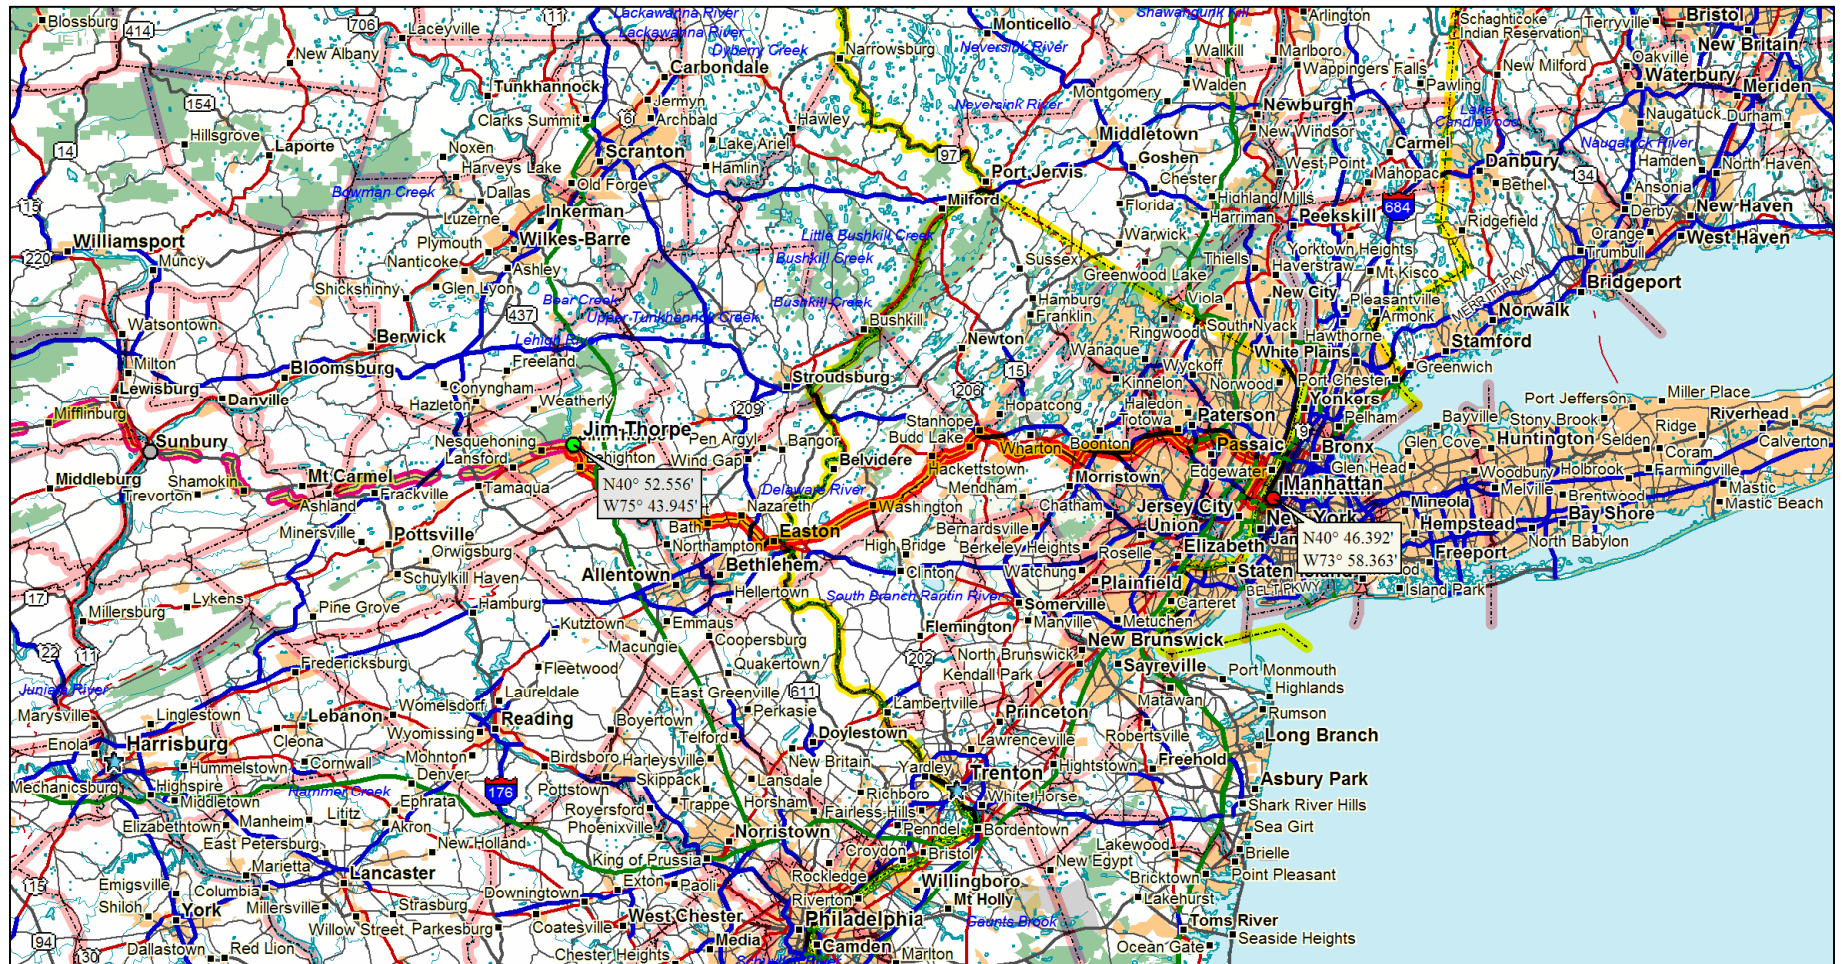

Total Distance: 117.65 mi
Total Time: 72:44:08

Total Distance: 85.89 mi
Total Time: 52:13:39

Total Distance: 105.50 mi
Total Time: 64:22:10

Total Distance: 462.22 mi
Total Time: 286:46:41

Total Distance: 412.97 mi
Total Time: 256:10:48

Total Distance: 350.52 mi
 Total Time: 217:20:48

Total Distance: 214.00 mi
Total Time: 132:27:27

Total Distance: 592.87 mi
Total Time: 367:55:11

Total Distance: 519.61 mi
Total Time: 322:37:47

Total Distance: 381.23 mi
Total Time: 236:17:59

Total Distance: 480.83 mi
Total Time: 297:29:05

Total Distance: 330.82 mi
Total Time: 204:20:59

Total Distance: 222.90 mi
Total Time: 137:23:42

Total Distance: 139.85 mi
Total Time: 86:09:00

Total Distance: 179.74 mi
Total Time: 111:41:59

Total Distance: 66.50 mi
Total Time: 40:54:09

Total Distance: 213.00 mi
Total Time: 131:54:03

Total Distance: 198.72 mi
Total Time: 35:01:35