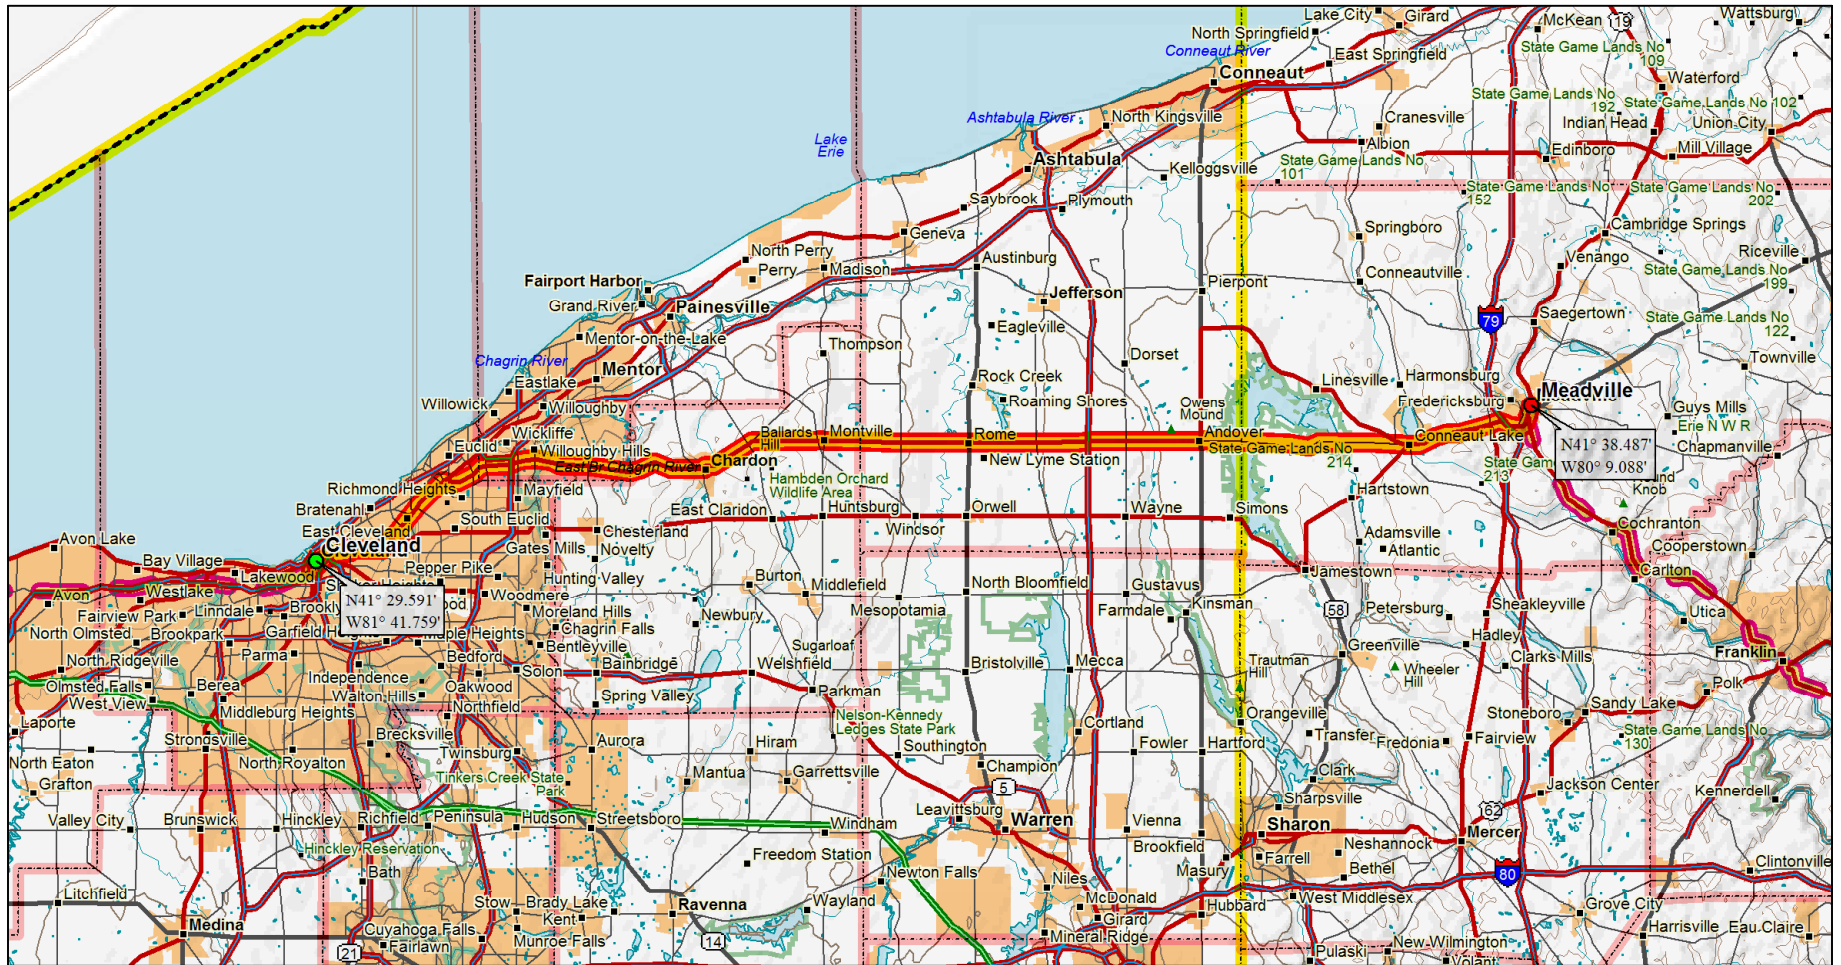

Total Distance: 117.65 mi
Total Time: 72:44:08

Total Distance: 85.89 mi
Total Time: 52:13:39

Total Distance: 105.50 mi
Total Time: 64:22:10

Total Distance: 462.22 mi
Total Time: 286:46:41

Total Distance: 412.97 mi
Total Time: 256:10:48

Total Distance: 350.52 mi
 Total Time: 217:20:48

Total Distance: 214.00 mi
Total Time: 132:27:27

Total Distance: 592.87 mi
Total Time: 367:55:11

Total Distance: 519.61 mi
Total Time: 322:37:47

Total Distance: 381.23 mi
Total Time: 236:17:59

Total Distance: 480.83 mi
Total Time: 297:29:05

Total Distance: 330.82 mi
Total Time: 204:20:59

Total Distance: 222.90 mi
Total Time: 137:23:42

Total Distance: 139.85 mi
Total Time: 86:09:00

Total Distance: 179.74 mi
Total Time: 111:41:59

Total Distance: 66.50 mi
Total Time: 40:54:09

Total Distance: 213.00 mi
Total Time: 131:54:03

Total Distance: 198.72 mi
Total Time: 35:01:35