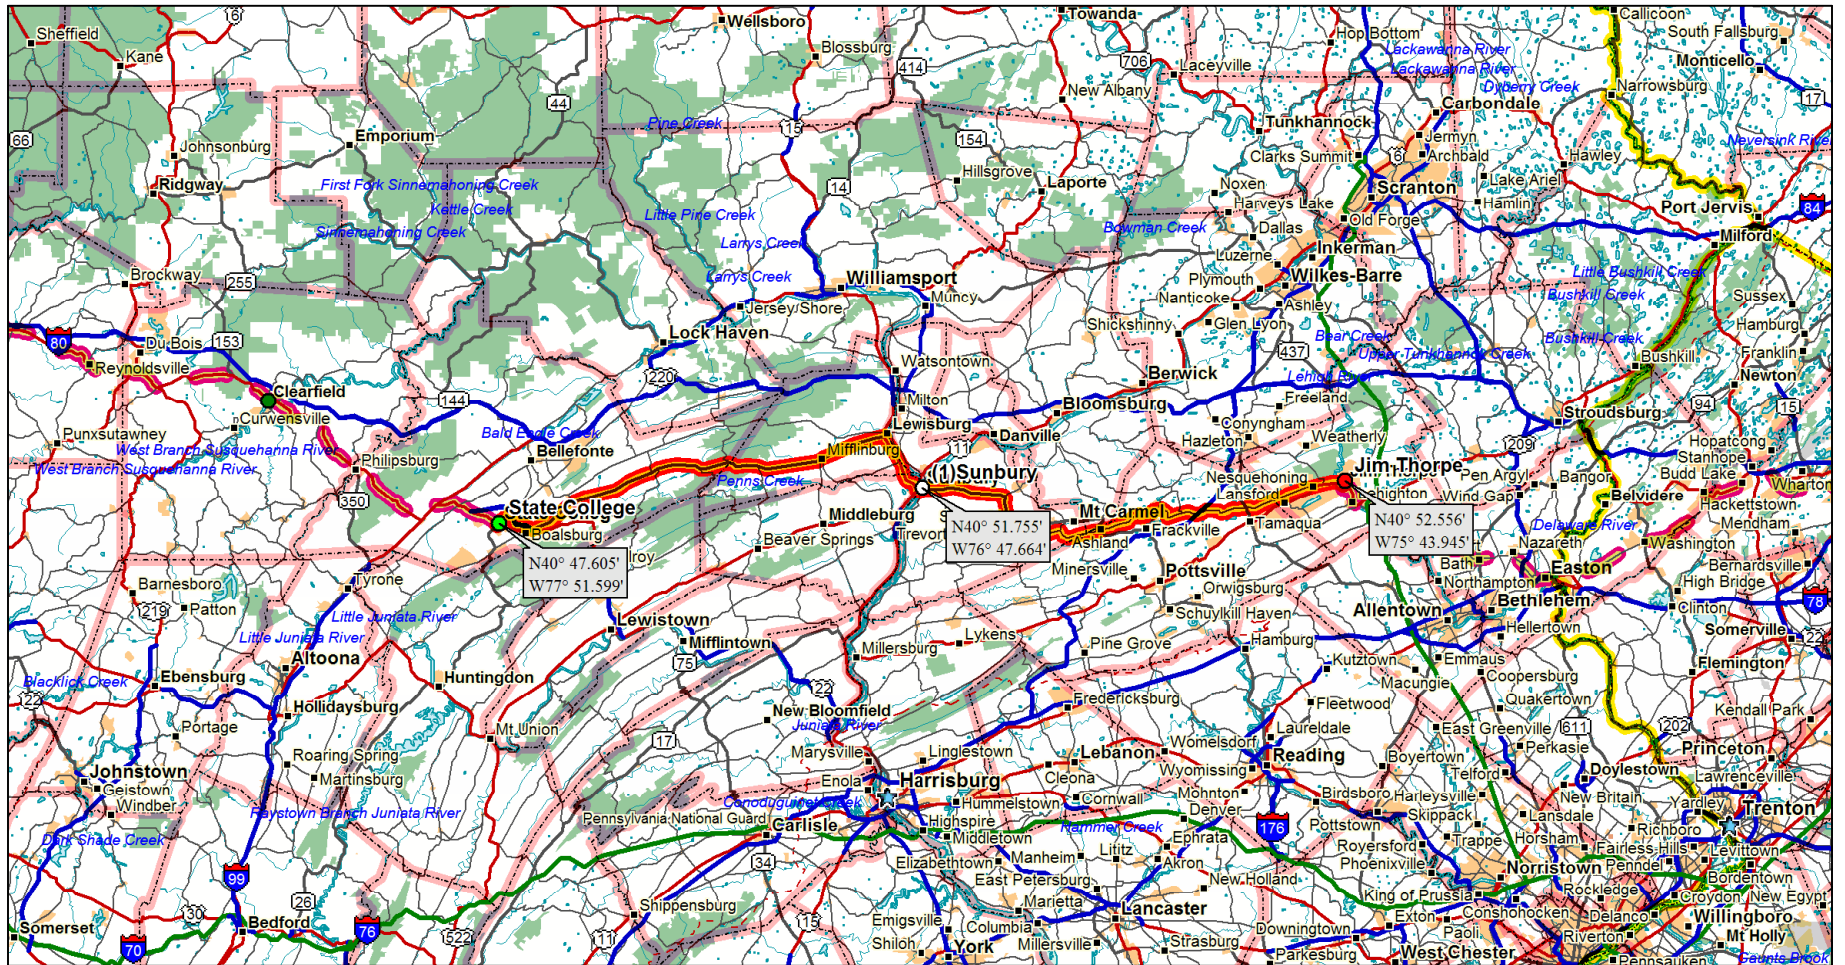

Total Distance: 117.65 mi
Total Time: 72:44:08

Total Distance: 85.89 mi
Total Time: 52:13:39

Total Distance: 105.50 mi
Total Time: 64:22:10

Total Distance: 462.22 mi
Total Time: 286:46:41

Total Distance: 412.97 mi
Total Time: 256:10:48

Total Distance: 350.52 mi
 Total Time: 217:20:48

Total Distance: 214.00 mi
Total Time: 132:27:27

Total Distance: 592.87 mi
Total Time: 367:55:11

Total Distance: 519.61 mi
Total Time: 322:37:47

Total Distance: 381.23 mi
Total Time: 236:17:59

Total Distance: 480.83 mi
Total Time: 297:29:05

Total Distance: 330.82 mi
Total Time: 204:20:59

Total Distance: 222.90 mi
Total Time: 137:23:42

Total Distance: 139.85 mi
Total Time: 86:09:00

Total Distance: 179.74 mi
Total Time: 111:41:59

Total Distance: 66.50 mi
Total Time: 40:54:09

Total Distance: 213.00 mi
Total Time: 131:54:03

Total Distance: 198.72 mi
Total Time: 35:01:35