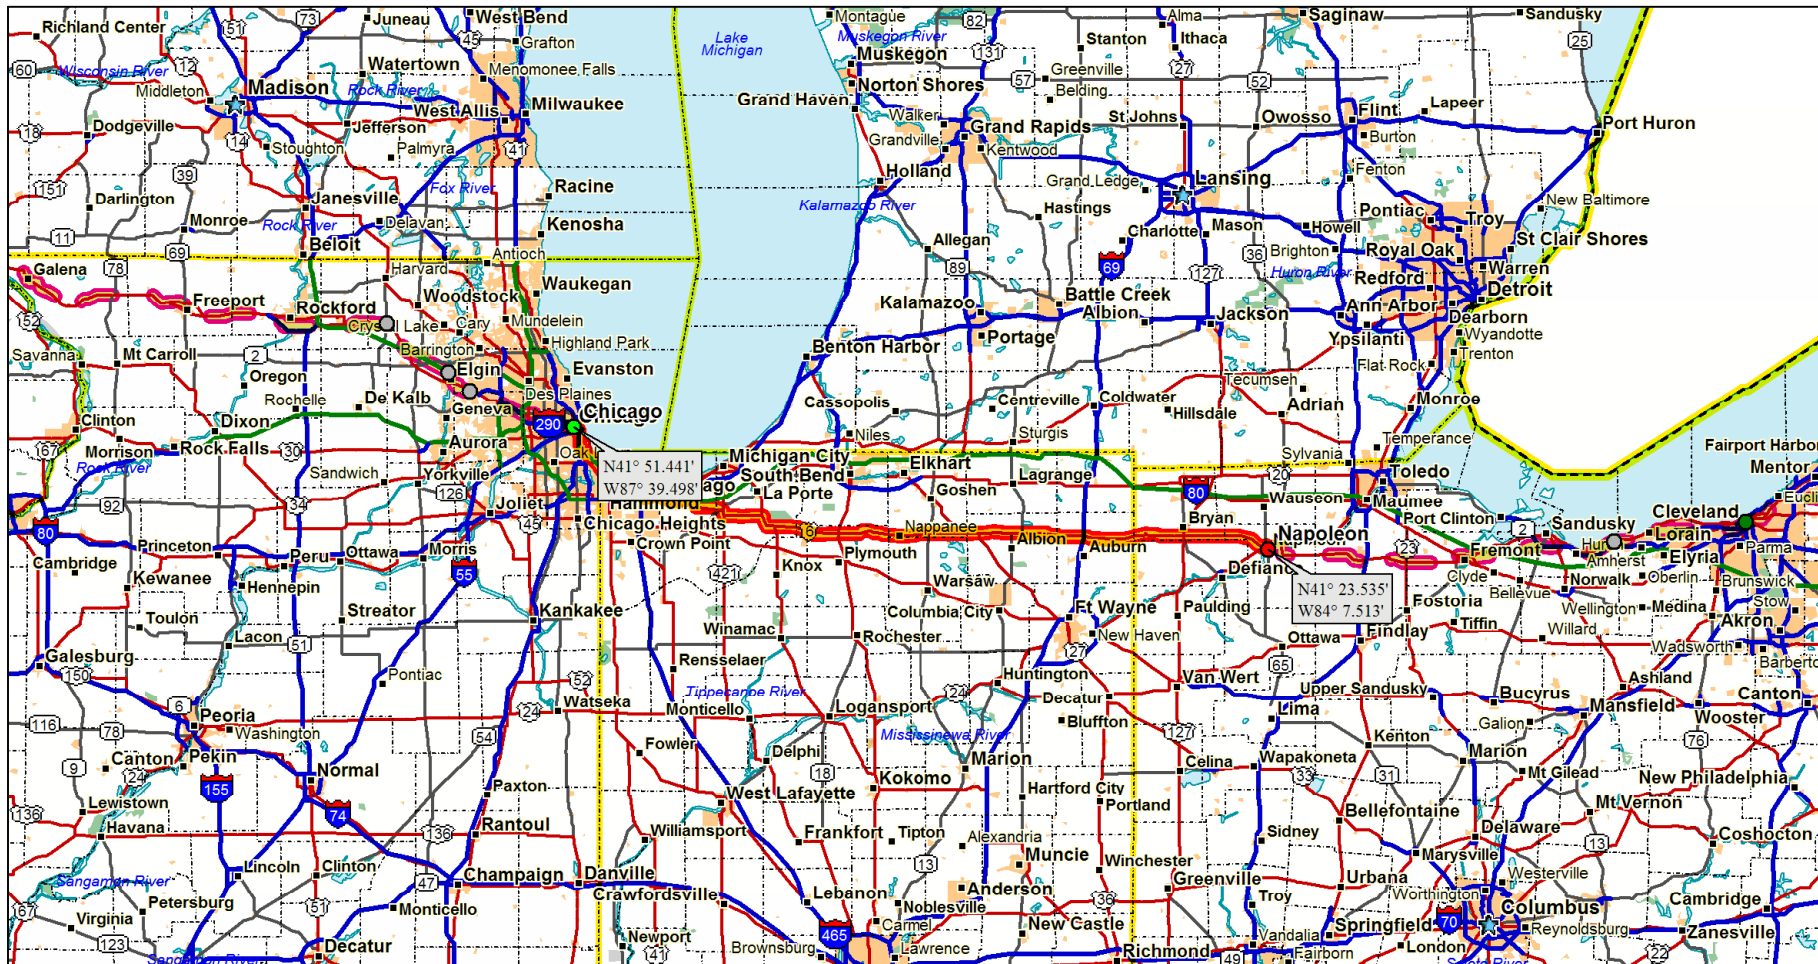

Total Distance: 117.65 mi
Total Time: 72:44:08

Total Distance: 85.89 mi
Total Time: 52:13:39

Total Distance: 105.50 mi
Total Time: 64:22:10

Total Distance: 462.22 mi
Total Time: 286:46:41

Total Distance: 412.97 mi
Total Time: 256:10:48

Total Distance: 350.52 mi
 Total Time: 217:20:48

Total Distance: 214.00 mi
Total Time: 132:27:27

Total Distance: 592.87 mi
Total Time: 367:55:11

Total Distance: 519.61 mi
Total Time: 322:37:47

Total Distance: 381.23 mi
Total Time: 236:17:59

Total Distance: 480.83 mi
Total Time: 297:29:05

Total Distance: 330.82 mi
Total Time: 204:20:59

Total Distance: 222.90 mi
Total Time: 137:23:42

Total Distance: 139.85 mi
Total Time: 86:09:00

Total Distance: 179.74 mi
Total Time: 111:41:59

Total Distance: 66.50 mi
Total Time: 40:54:09

Total Distance: 213.00 mi
Total Time: 131:54:03

Total Distance: 198.72 mi
Total Time: 35:01:35